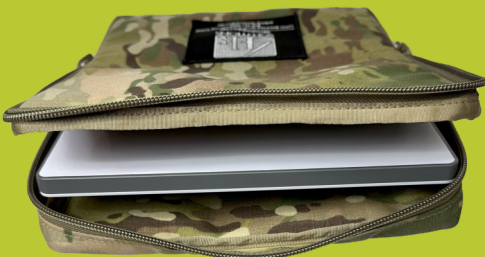

Assault Sleeve for Starlink Mini

Assault Sleeve

4K Solutions' Assault Sleeve for the Starlink® Mini satellite terminal.*

The padded Assault Sleeve is made from 500 Denier CORDURA® Classic fabric and is available in assortment of patterns; Alpine, Arid, Black, Coyote, Gray, MULTICAM®

Trade Agreement Act (TAA) & Country of Origin (COO) Compliant.

Made in the USA.

SpaceX's global Low Earth Orbit (LEO) based ultrafast satellite broadband service

4K Solutions® Assault Sleeve Starlink® Mini